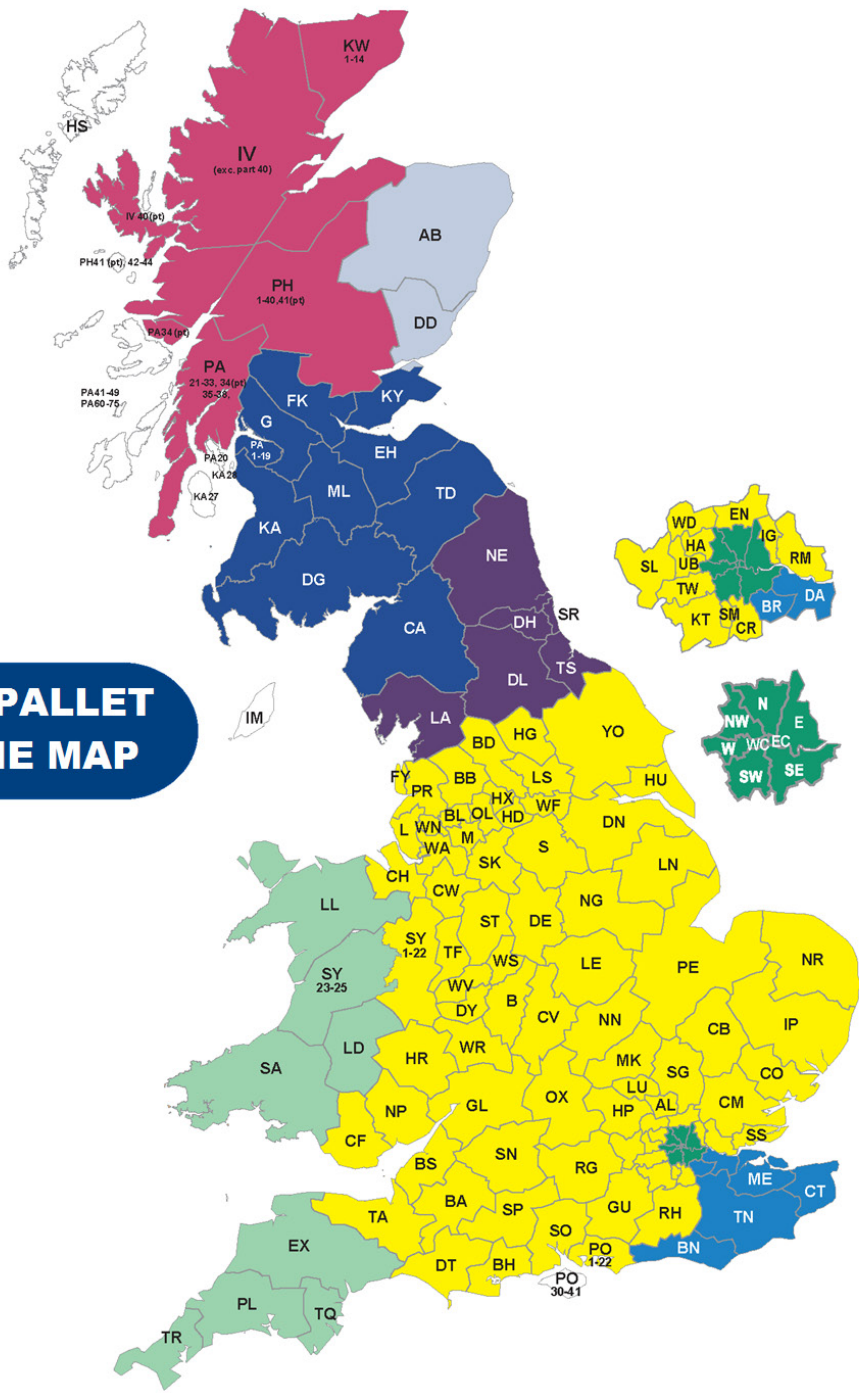

1-3 PALLET ZONE MAP

| Zone | Delivery Address Postcode | Up to 600mm & 250kg | | Up to 1000mm & 500kg | | Up to 2200mm & 1000kg with tail lift 1250kg without tail lift | |
|--------------------|---|-------------------------|-------------|-----------------------|-------------|--|-------------|
| | | Cost per Quarter Pallet | | Cost per Half Pallet | | Cost per Full Pallet | |
| | | ECON 2 - 3 DAYS | NEXT DAY | ECON 2 - 3 DAYS | NEXT DAY | ECON 2 - 3 DAYS | NEXT DAY |
| A | BN BR CT DA ME TN | £25 | £29 | £27 | £31 | £33 | £36 |
| B | AL B BA BB BD BH BL BS CB CF CH CM CO CR CV CW DE DN DT DY EN FY GL GU HA HD HG HP HR HU HX IG IP KT L LE LN LS LU M MK NG NN NP NR OL OX PE PO PR RG RH RM SG SSK SL SM SN SP SS ST SO (SY 1-22) TA TF TW UB WA WD WF WN WR WS WV YO | £37 | £41 | £41 | £45 | £46 | £52 |
| C London | WC N NW E EC W SW SE | £41 | £46 | £43 | £49 | £51 | £56 |
| D | DH DL LA NE SR TS | £45 | £52 | £47 | £55 | £54 | £62 |
| E | EX LD LL PL SA SY (23,24,25) TQ TR | £48 | £56 | £53 | £61 | £59 | £67 |
| F | CA DG EH FK G KA KY ML (PA1 - 19) TD | £51 | £61 | £56 | £66 | £62 | £72 |
| G | AB DD | £61 | £86 | £66 | £91 | £77 | £97 |
| H | HIGHLANDS EXCLUDING ISLANDS IV KW PA 20+ PH | | | | | £92* | - |
| I | IRELAND - BT and DUBLIN | | | | | £87 | - |
| J | REPUBLIC OF IRELAND (rest of Ireland) | | | | | £107* | - |
| K | ISLE OF WIGHT | | | | | £97 | - |
| L | CHANNEL & SCOTTISH ISLANDS | | | | | £157* | - |
| | Pre 10am Specified Timed Delivery £16.50 per consignment | | | | | Saturday Delivery £44.00 per consignment | |
| | After 10am Specified Timed Delivery £11.00 per consignment | | | | | Tail Lift Delivery £2.75 per pallet | |
| | AM Delivery Between 9am & 12nn £5.50 per consignment | | | | | Hazardous Goods Delivery £22.00 per pallet | |
| | * 3-4 Day Delivery Service | | | | | | |
| | 7.5tonne / small vehicle £5.50 per consignment | | | | | | |